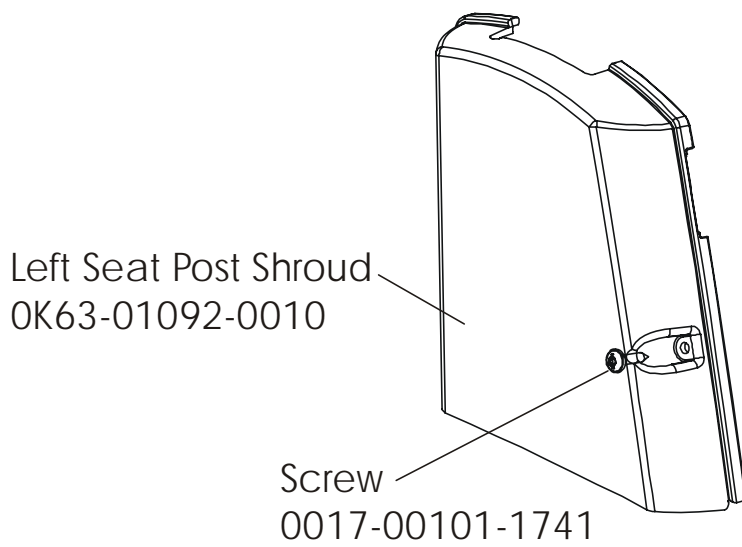

ARCTIC SILVER 93CW
Seat Post Shrouds

93CW-0XXX-02
S/N CCM100000 and up